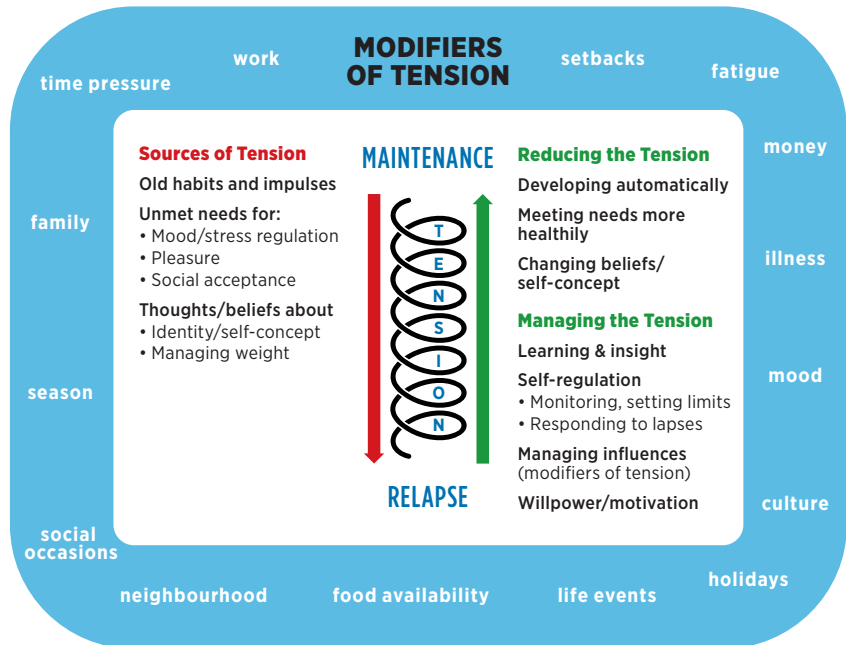

Conceptual Model of the Dynamics of Weight Loss Maintenance

SOURCE: GREAVES C, POLTAWSKI L, GARSIDE R, BRISCOE S. UNDERSTANDING THE CHALLENGE OF WEIGHT LOSS MAINTENANCE: A SYSTEMATIC REVIEW AND SYNTHESIS OF QUALITATIVE RESEARCH ON WEIGHT LOSS MAINTENANCE. *HEALTH PSYCHOL REV.* 2017;11(2):145-163.